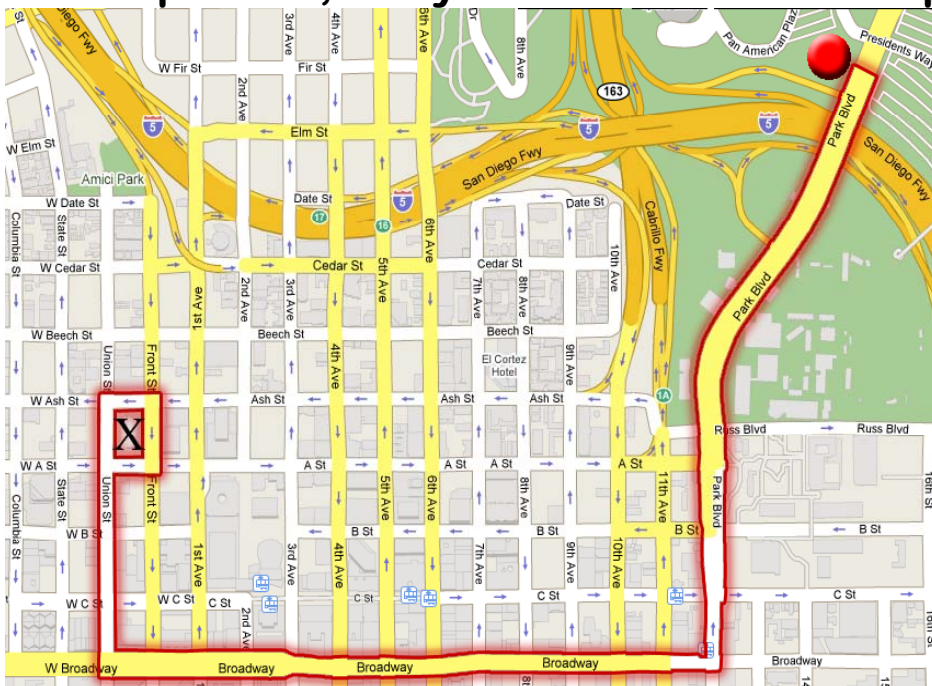

SAVE OUR SCHOOLS MARCH & PROTEST

MARK YOUR CALENDARS!

SATURDAY, April 19, 2008 at 9:15 am

- March from Balboa Park to the State Building, Downtown San Diego to PROTEST PROPOSED CUTS TO EDUCATION!
- Meet on the grass at the corner of Park Ave and Presidents way, Balboa Park (see red dot ●)
- Bring Family, Friends and anyone who cares about the education of our children
- Make signs, wear your school t-shirt and be ready to make a statement!
- Be respectful, obey traffic rules and no profanity

Protest Walk Route:

Start at: Park Blvd.

1. Head south on Park
2. Turn right on Broadway
3. Turn right on Union
4. Turn right on Ash
5. Turn right on Front

Surround State Building

**ORGANIZED BY
SAN DIEGO
PUBLIC SCHOOL
TEACHERS**